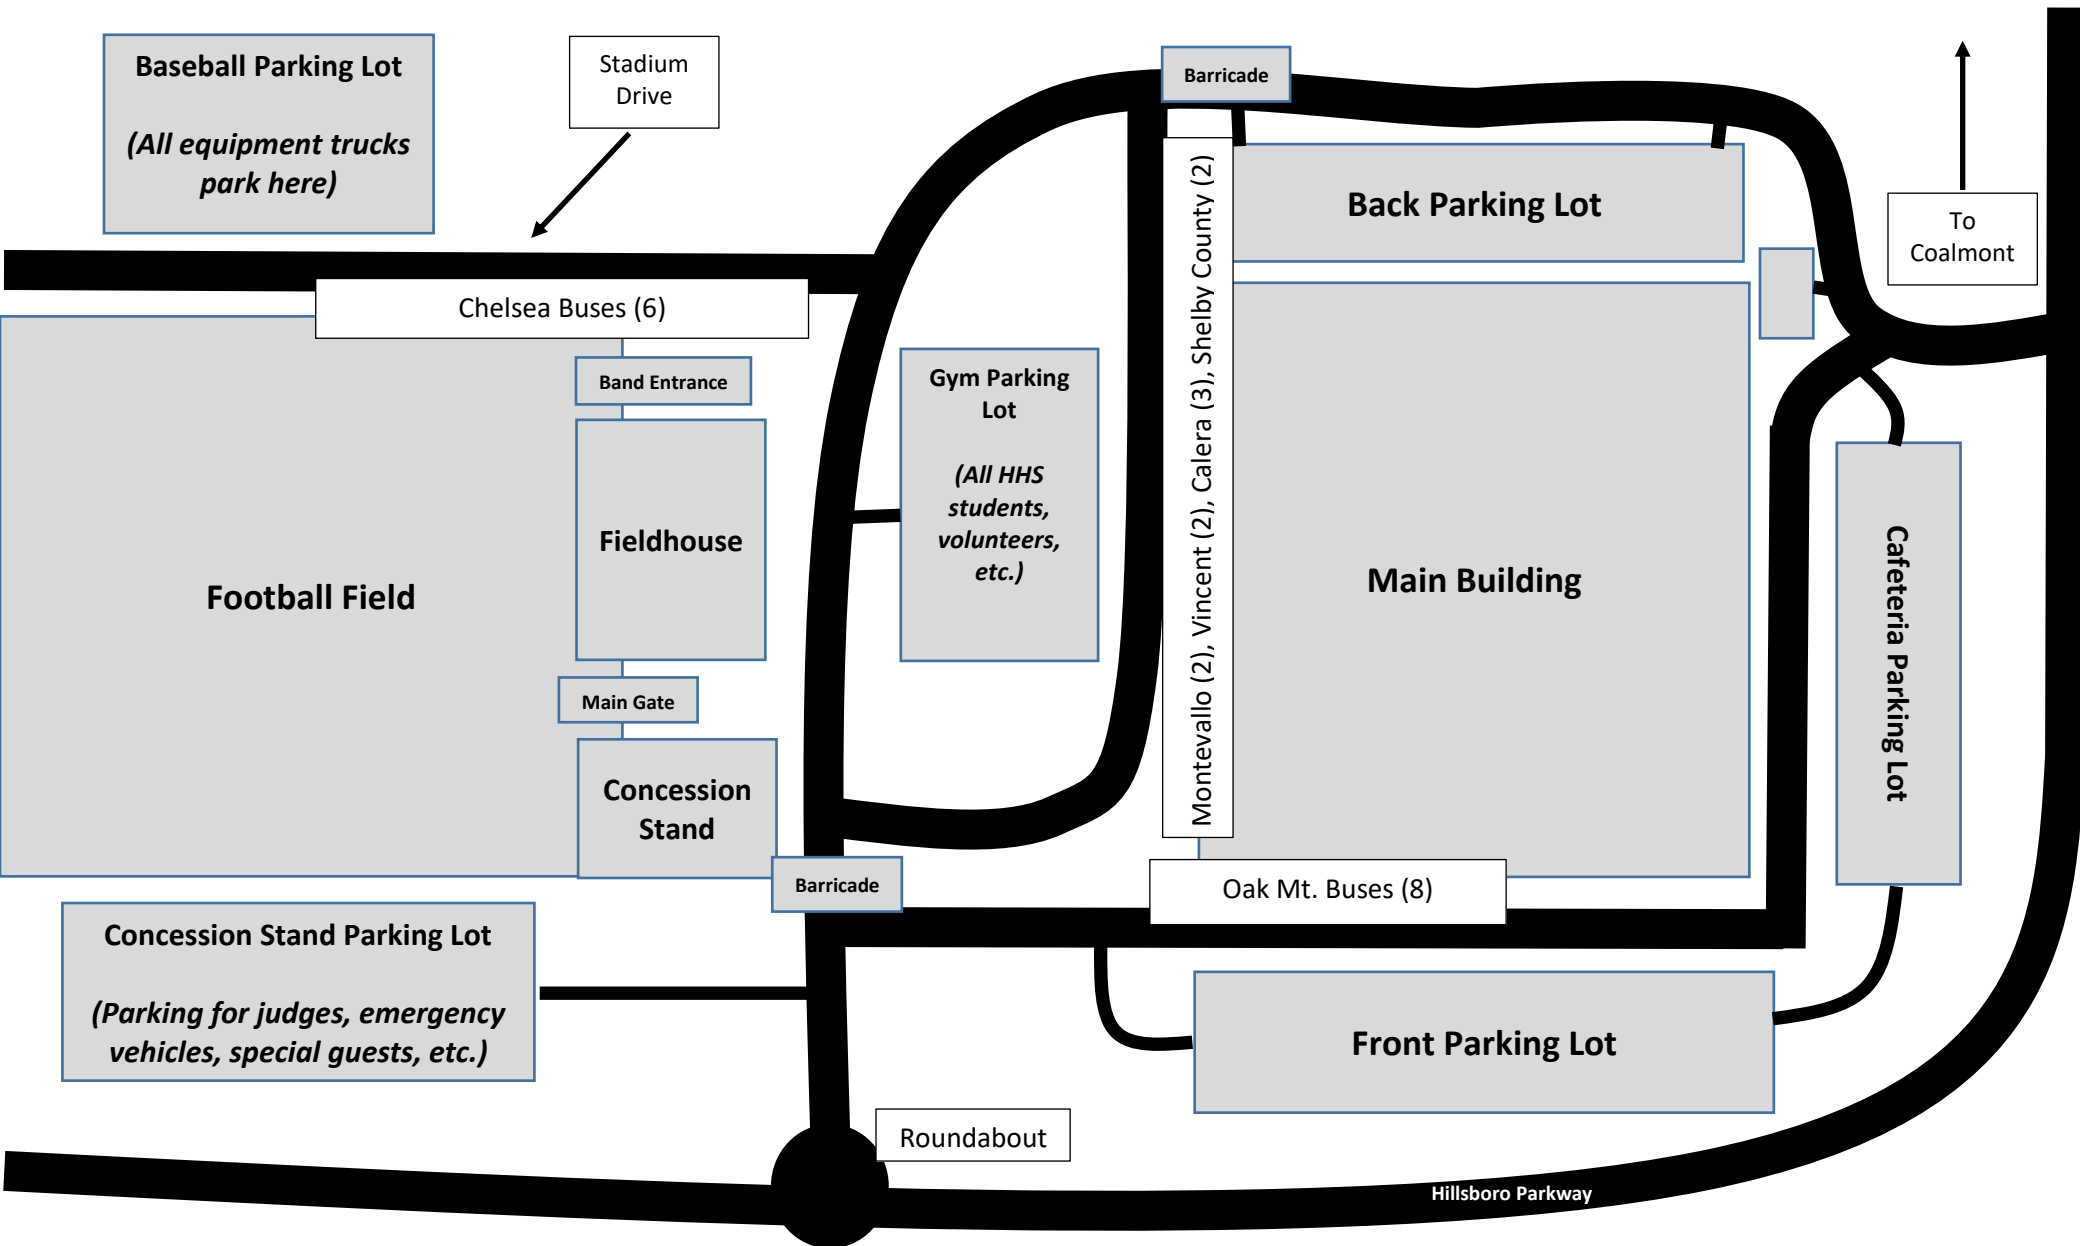

# Shelby County Showcase of Bands 2021 Parking Diagram

- Oak Mt. buses should enter via Coalmont Road, turn into main lot at first entrance on Hillsboro and follow main road around to front of school.
- Chelsea buses should enter via Stadium Drive and park along right side of road.
- Montevallo, Vincent, Calera and Shelby County should enter via the Roundabout on Hillsboro Parkway and go to the canopy loop next to the building
- All equipment trucks should enter via stadium drive and will park in the baseball field lot. The entry gate to the stadium is just across from this lot.